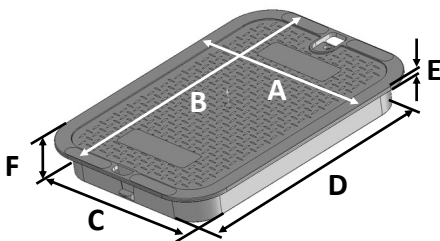

# 314BCSAND

Series: Pro-Spec<sup>™</sup> Series

Material: HDPE

Box Color: Sand

Lid Color: Sand

Lid Marking: Irrigation Control Valve

Box Weight: 5.70 lbs

Lid Weight: 2.61 lbs

Total Weight: 8.31 lbs

Load rating:

Pedestrian & lawn care equipment

Box includes 3/8-16 brass nut

All 14" x 19" covers and risers fit this box

**Made in USA**

**Made from 100% recycled materials**

Lid Dimensions	
A. Top width	11 5/8"
B. Top length	16 13/16"
C. Bottom width	10 1/8"
D. Bottom length	15 1/4"
E. Rim thickness	1/4"
F. Overall height	2"

Box Dimensions	
A. Top inside width	10 1/2"
B. Top inside length	15 3/8"
C. Top outside width	11 11/16"
D. Top outside length	16 9/16"
E. Bottom inside width	13 15/16"
F. Bottom inside length	19 1/4"
G. Bottom outside width	15 3/4"
H. Bottom outside length	21 1/8"
I. Height	12"