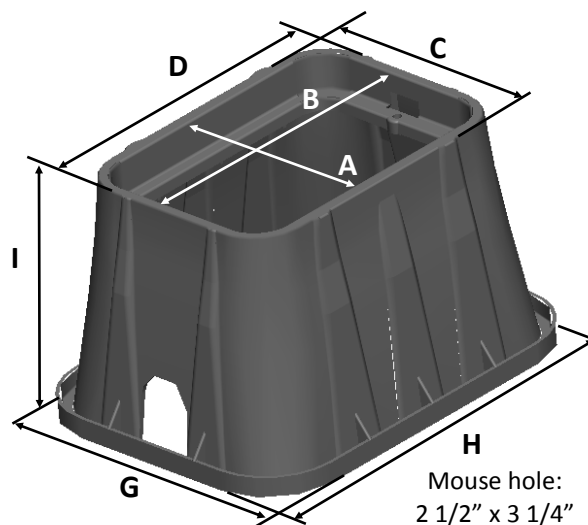

## 314B

Series: Pro Series Plus

Material: HDPE

Box Color: Green

Box Weight: 5.70 lbs

Load rating:

Pedestrian & lawn care equipment

Box includes 3/8-16 brass nut

Fits all 14"x19" covers and boxes

**Made in USA**

**Made from 100% recycled materials**

Box Dimensions	
A. Top inside width	10 1/2"
B. Top inside length	15 3/8"
C. Top outside width	11 11/16"
D. Top outside length	16 9/16"
E. Bottom inside width	13 15/16"
F. Bottom inside length	19 1/4"
G. Bottom outside width	15 3/4"
H. Bottom outside length	21 1/8"
I. Height	12"

Mouse hole:  
2 1/2" x 3 1/4"