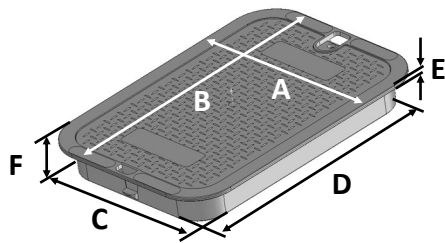

314CS

Series: Pro-Spec™ Series

Cover Color: Green

Cover Marking: Sewer

Cover material: HDPE

Lid Weight: 2.61 lbs

Load rating:

Pedestrian & lawn care equipment

Fits all 14"x19" Valve Boxes

Made in USA

Made from 100% recycled materials

Lid Dimensions	
A. Top width	11 5/8"
B. Top length	16 13/16"
C. Bottom width	10 1/8"
D. Bottom length	15 1/4"
E. Rim thickness	1/4"
F. Overall height	2"