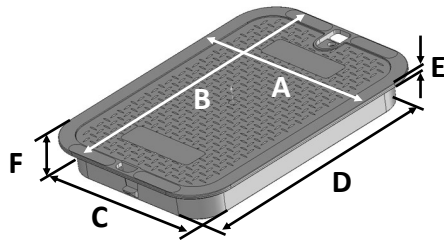

314CW

Series: Pro-Spec™ Series

Cover Color: Green

Cover Marking: Water

Cover material: HDPE

Lid Weight: 2.61 lbs

Load rating:

Pedestrian & lawn care equipment

Fits all 14"x19" Valve Boxes

Made in USA

Made from 100% recycled materials

Lid Dimensions	
A. Top width	11 5/8"
B. Top length	16 13/16"
C. Bottom width	10 1/8"
D. Bottom length	15 1/4"
E. Rim thickness	1/4"
F. Overall height	2"