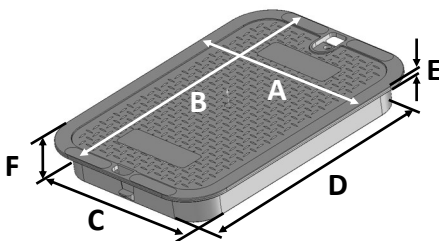

314PBCBR

Series: Pro-Spec[™] Series

Material: HDPE

Box Color: Purple

Lid Color: Purple

Lid Marking: Reclaimed Water

Box Weight: 5.70 lbs

Lid Weight: 2.61 lbs

Total Weight: 8.31 lbs

Load rating:

Pedestrian & lawn care equipment

Includes 2 1/2" x 3/8" stainless steel bolt

Box includes 3/8-16 brass nut

All 14" x 19" covers and risers fit this box

Made in USA

Made from 100% recycled materials

Lid Dimensions	
A. Top width	11 5/8"
B. Top length	16 13/16"
C. Bottom width	10 1/8"
D. Bottom length	15 1/4"
E. Rim thickness	1/4"
F. Overall height	2"

Box Dimensions	
A. Top inside width	10 1/2"
B. Top inside length	15 3/8"
C. Top outside width	11 11/16"
D. Top outside length	16 9/16"
E. Bottom inside width	13 15/16"
F. Bottom inside length	19 1/4"
G. Bottom outside width	15 3/4"
H. Bottom outside length	21 1/8"
I. Height	12"