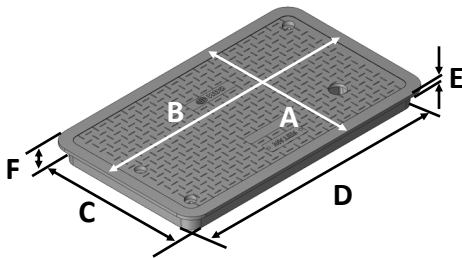

Total Weight: 38.40 lbs

Load rating:

 Pedestrian & lawn care equipment

Includes 2 1/2" x 3/8" stainless steel bolts and zinc washers

Box includes 3/8-16 brass nuts

Made in USA

Made from 100% recycled materials

Lid Dimensions	
A. Top width	19 1/4"
B. Top length	32 1/8"
C. Bottom width	17 5/16"
D. Bottom length	30 3/8"
E. Rim thickness	0.37"
F. Overall height	2 1/4"

Box Dimensions	
A. Top inside width	17 7/8"
B. Top inside length	30 3/4"
C. Top outside width	19 3/4"
D. Top outside length	32 3/4"
E. Bottom inside width	24"
F. Bottom inside length	36 5/8"
G. Bottom outside width	27 1/8"
H. Bottom outside length	39 5/8"
I. Height	15"