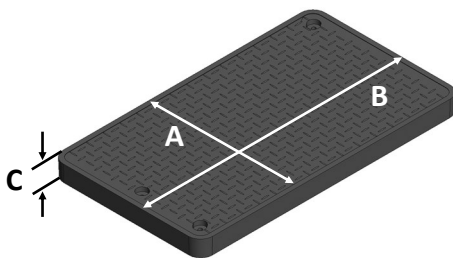

## 324BCDB

Series: Pro-Spec™ Series

Material: HDPE

Box Color: Green

Lid Color: Green

Lid Marking: Irrigation Control Valve

Box Weight: 25.10 lbs

Lid Weight: 12.55 lbs

Total Weight: 37.65 lbs

Load rating:

    Pedestrian & lawn care equipment

Includes 2 1/2" x 3/8" stainless steel bolts and zinc washers

Box includes 3/8-16 brass nuts

**Made in USA**

**Made from 100% recycled materials**

Lid Dimensions	
A. Width	17 1/2"
B. Length	30 3/8"
C. Height	2"

Box Dimensions	
A. Top inside width	17 7/8"
B. Top inside length	30 3/4"
C. Top outside width	19 3/4"
D. Top outside length	32 3/4"
E. Bottom inside width	24"
F. Bottom inside length	36 5/8"
G. Bottom outside width	27 1/8"
H. Bottom outside length	39 5/8"
I. Height	15"