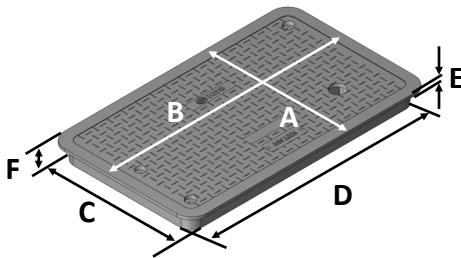

Total Weight: 27.35 lbs

Load rating:

Pedestrian & lawn care equipment

Includes 2 x stainless steel bolts and zinc washers

Box includes 3/8-16 brass nuts

Made in USA

Made from 100% recycled materials

Lid Dimensions	
A. Top width	15 1/8"
B. Top length	24 3/4"
C. Bottom width	13 9/16"
D. Bottom length	23"
E. Rim thickness	0.35"
F. Overall height	2 1/4"

Box Dimensions	
A. Top inside width	14"
B. Top inside length	23 3/8"
C. Top outside width	16"
D. Top outside length	25 1/2"
E. Bottom inside width	20 1/4"
F. Bottom inside length	29 1/2"
G. Bottom outside width	21 7/8"
H. Bottom outside length	32 3/4"
I. Height	15"