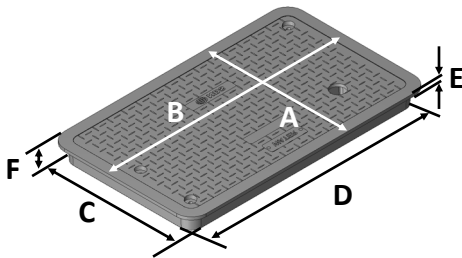

Total Weight: 41.75 lbs

Load rating:

    Pedestrian & lawn care equipment

Includes 2 1/2" x 3/8" stainless steel bolts and zinc washers

Box includes 3/8-16 brass nuts

**Made in USA**

**Made from 100% recycled materials**

Lid Dimensions	
A. Top width	19 1/4"
B. Top length	32 1/8"
C. Bottom width	17 5/16"
D. Bottom length	30 3/8"
E. Rim thickness	0.37"
F. Overall height	2 1/4"

Box Dimensions	
A. Top inside width	18 1/8"
B. Top inside length	30 5/8"
C. Top outside width	20 1/8"
D. Top outside length	32 5/8"
E. Bottom inside width	24 5/8"
F. Bottom inside length	37"
G. Bottom outside width	27 15/16"
H. Bottom outside length	40 3/8"
I. Height	18"