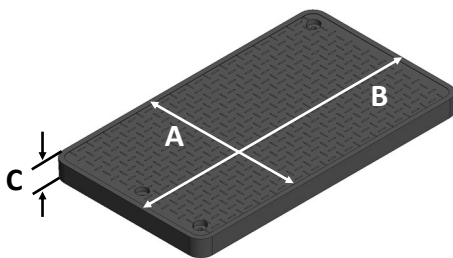

326BCDB-BG

Series: Pro-Spec™ Series

Material: HDPE

Box Color: Black

Lid Color: Green

Lid Marking: Irrigation Control Valve

Box Weight: 28.45 lbs

Lid Weight: 12.55 lbs

Total Weight: 41.00 lbs

Load rating:

 Pedestrian & lawn care equipment

Includes 2 1/2" x 3/8" stainless steel bolts and zinc washers

Box includes 3/8-16 brass nuts

Made in USA

Made from 100% recycled materials

Lid Dimensions	
A. Width	17 1/2"
B. Length	30 3/8"
C. Height	2"

Box Dimensions	
A. Top inside width	18 1/8"
B. Top inside length	30 5/8"
C. Top outside width	20 1/8"
D. Top outside length	32 5/8"
E. Bottom inside width	24 5/8"
F. Bottom inside length	37"
G. Bottom outside width	27 15/16"
H. Bottom outside length	40 3/8"
I. Height	18"