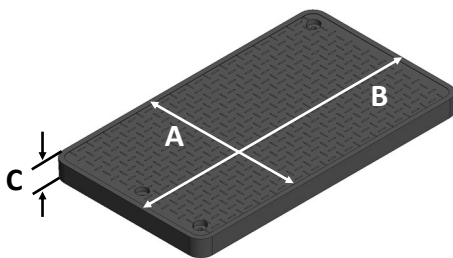

326BCDB ELEC

Series: Pro-Spec™ Series

Material: HDPE

Box Color: Gray

Lid Color: Gray

Lid Marking: Electric

Box Weight: 28.45 lbs

Lid Weight: 12.55 lbs

Total Weight: 41.00 lbs

Load rating:

 Pedestrian & lawn care equipment

Includes 2 1/2" x 3/8" stainless steel bolts and zinc washers

Box includes 3/8-16 brass nuts

Made in USA

Made from 100% recycled materials

Lid Dimensions	
A. Width	17 1/2"
B. Length	30 3/8"
C. Height	2"

Box Dimensions	
A. Top inside width	18 1/8"
B. Top inside length	30 5/8"
C. Top outside width	20 1/8"
D. Top outside length	32 5/8"
E. Bottom inside width	24 5/8"
F. Bottom inside length	37"
G. Bottom outside width	27 15/16"
H. Bottom outside length	40 3/8"
I. Height	18"