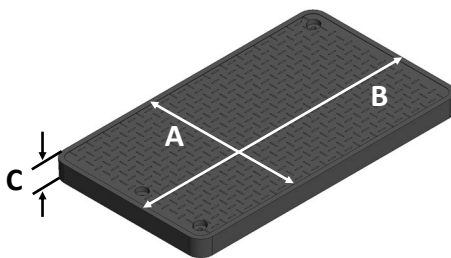

326BCDBW

Series: Pro-Spec™ Series

Material: HDPE

Box Color: Green

Lid Color: Black

Lid Marking: Water

Box Weight: 28.45 lbs

Lid Weight: 12.55 lbs

Total Weight: 41.00 lbs

Load rating:

Pedestrian & lawn care equipment

Includes 2 1/2" x 3/8" stainless steel bolts and zinc washers

Box includes 3/8-16 brass nuts

Made in USA

Lid Dimensions	
A. Width	17 1/2"
B. Length	30 3/8"
C. Height	2"

Box Dimensions	
A. Top inside width	18 1/8"
B. Top inside length	30 5/8"
C. Top outside width	20 1/8"
D. Top outside length	32 5/8"
E. Bottom inside width	24 5/8"
F. Bottom inside length	37"
G. Bottom outside width	27 15/16"
H. Bottom outside length	40 3/8"
I. Height	18"