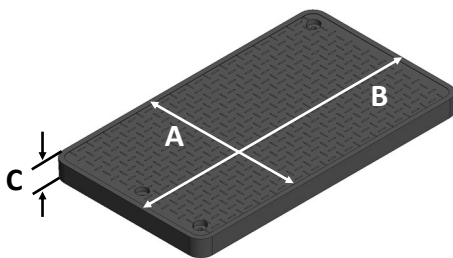

326BCDB

Series: Pro-Spec™ Series

Material: HDPE

Box Color: Green

Lid Color: Green

Lid Marking: Irrigation Control Valve

Box Weight: 28.45 lbs

Lid Weight: 12.55 lbs

Total Weight: 41.00 lbs

Load rating:

 Pedestrian & lawn care equipment

Includes 2 1/2" x 3/8" stainless steel bolts and zinc washers

Box includes 3/8-16 brass nuts

Made in USA

Made from 100% recycled materials

Lid Dimensions	
A. Width	17 1/2"
B. Length	30 3/8"
C. Height	2"

Box Dimensions	
A. Top inside width	18 1/8"
B. Top inside length	30 5/8"
C. Top outside width	20 1/8"
D. Top outside length	32 5/8"
E. Bottom inside width	24 5/8"
F. Bottom inside length	37"
G. Bottom outside width	27 15/16"
H. Bottom outside length	40 3/8"
I. Height	18"