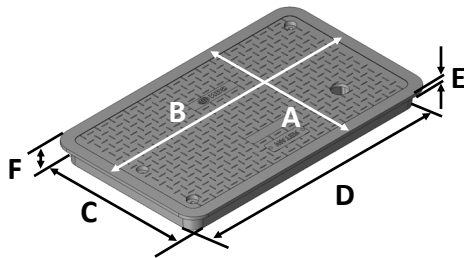

Total Weight: 38.40 lbs

Load rating:

    Pedestrian & lawn care equipment

Includes 2 1/2" x 3/8" stainless steel bolts and zinc washers

Box includes 3/8-16 brass nuts

**Made in USA**

**Made from 100% recycled materials**

Lid Dimensions	
A. Top width	19 1/4"
B. Top length	32 1/8"
C. Bottom width	17 5/16"
D. Bottom length	30 3/8"
E. Rim thickness	0.37"
F. Overall height	2 1/4"

Box Dimensions	
A. Top inside width	17 7/8"
B. Top inside length	30 3/4"
C. Top outside width	19 3/4"
D. Top outside length	32 3/4"
E. Bottom inside width	24"
F. Bottom inside length	36 5/8"
G. Bottom outside width	27 1/8"
H. Bottom outside length	39 5/8"
I. Height	15"