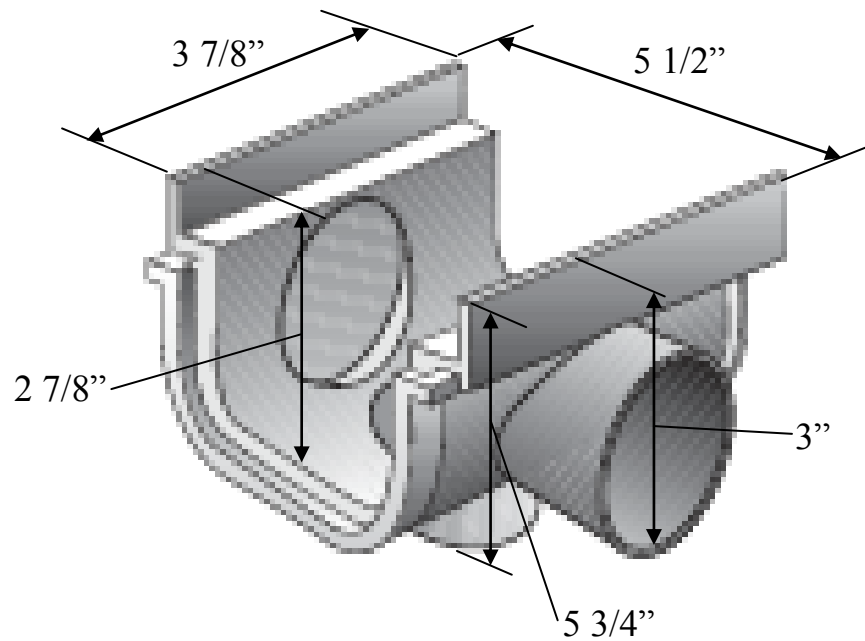

## 5" Pro Channel Shallow Profile Bottom / Side Outlet

Part #: 822

Material: Polypropylene body, PVC outlets

Color: Light Gray

Fits: 5" Pro Series Shallow profile Channel, Part# 820

Side Outlets: Fits 1 1/2" Sch 40 pipe

Bottom Outlet: Fits 3" S&D fittings