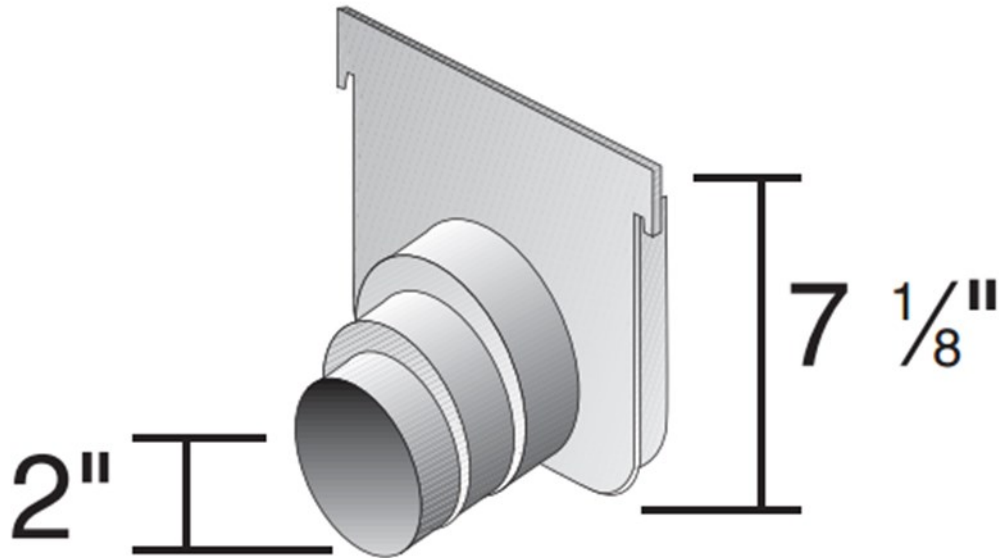

8" PRO SERIES DEEP PROFILE END CAP

Material: UV Protected High Impact PVC

Colors: Gray (834)

Weight: 0.51 lbs each

Use with 8" Shallow Profile Pro Series Channels

Fits: 3" & 4" Sewer and Drain fittings, 3" SDR-32.5 Class 125, &
SDR-41 Class 100 pipe, 4" SDR-41 Class 100 pipe