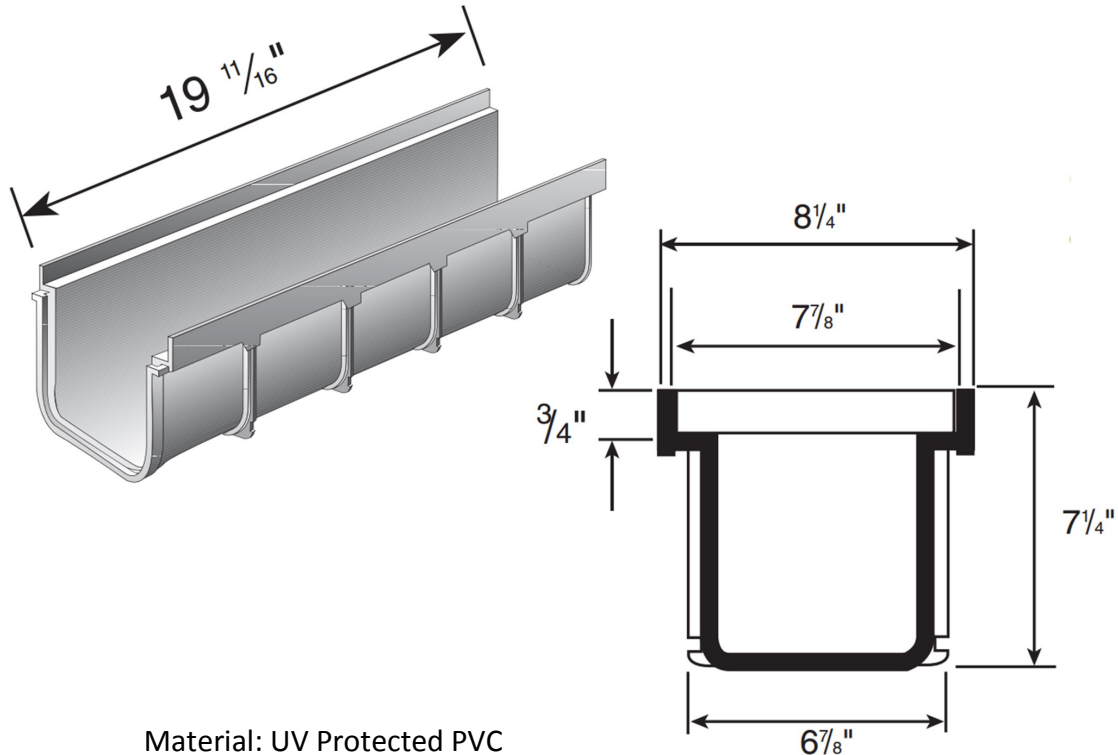

8" PRO SERIES DEEP PROFILE CHANNEL

Material: UV Protected PVC

Colors: Gray (833)

Weight: 2.80 lbs each

Interlocks with other Deep Profile 8" Pro Series Channels.

Should be installed a minimum 1/8" below finished grade for non-traffic applications and 1/4" below finished grade for traffic applications.

Grate sold separately.