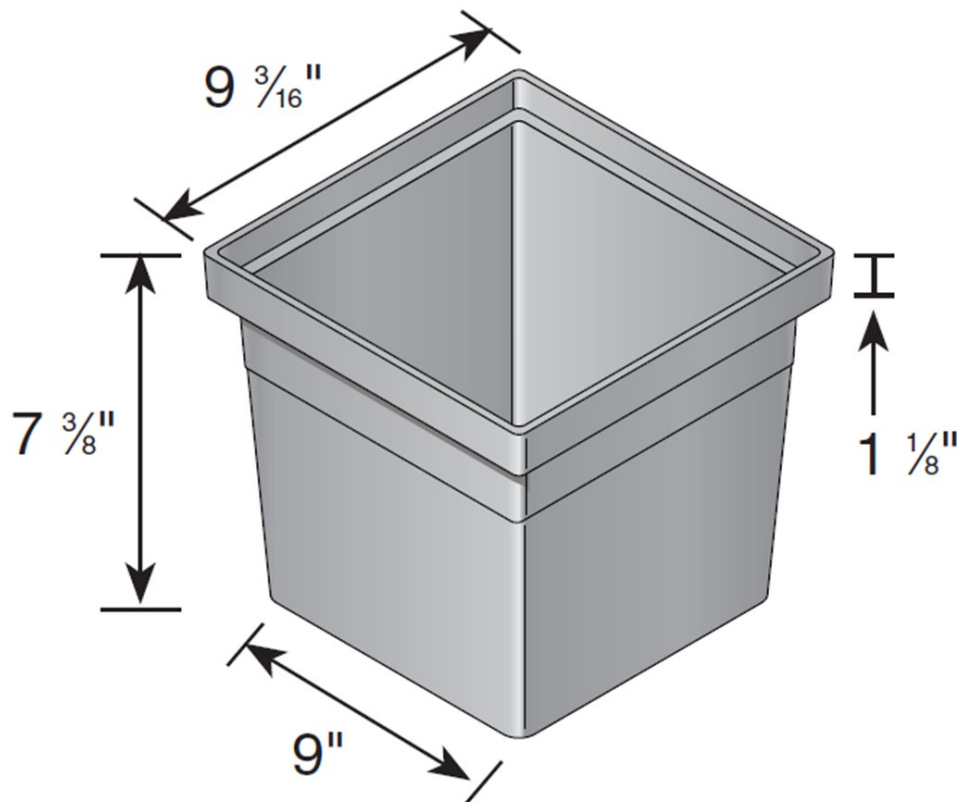

## 9" x 9" Catch Basin - 6" Riser

Part #: 916  
Material: Polypropylene  
Color: Black  
Fits: Catch Basin #900, #900-4, #930, & #932.  
Use with 9" x 9" Grates  
Nesting Height: 6-3/8"  
UV inhibitor  
Weight Per Each: 1.59 lbs.