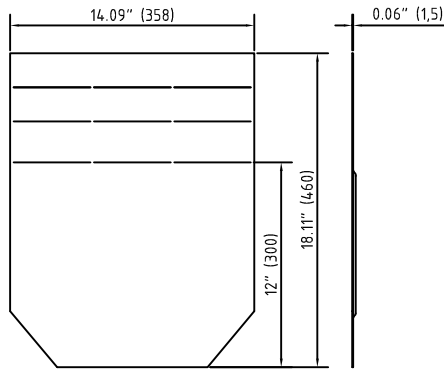

Accessories (cont.)

2. Catch basin extention unit:

19060020

3. End cap:

19030213

19030214

4. Bolting material:

32110
 (Ductil iron grating)

32112
 (Mesh grating)