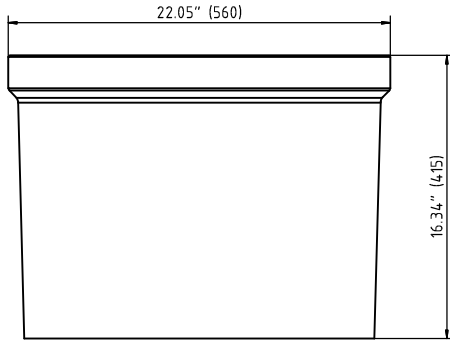

Accessories (cont.)

2. Catch basin extention unit:

19060020

3. End cap:

19030213

19030214

4. Bolting material:

32110
 (Ductil iron grating)