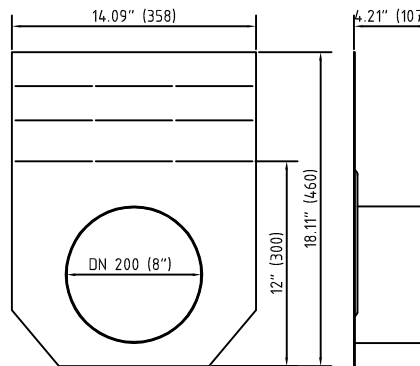

Accessories (cont.)

2. Catch basin extention unit:

19060020

3. End cap:

19030213

19030214

4. Bolting material:

32110
 (Ductil iron grating)

32112
 (Mesh grating)