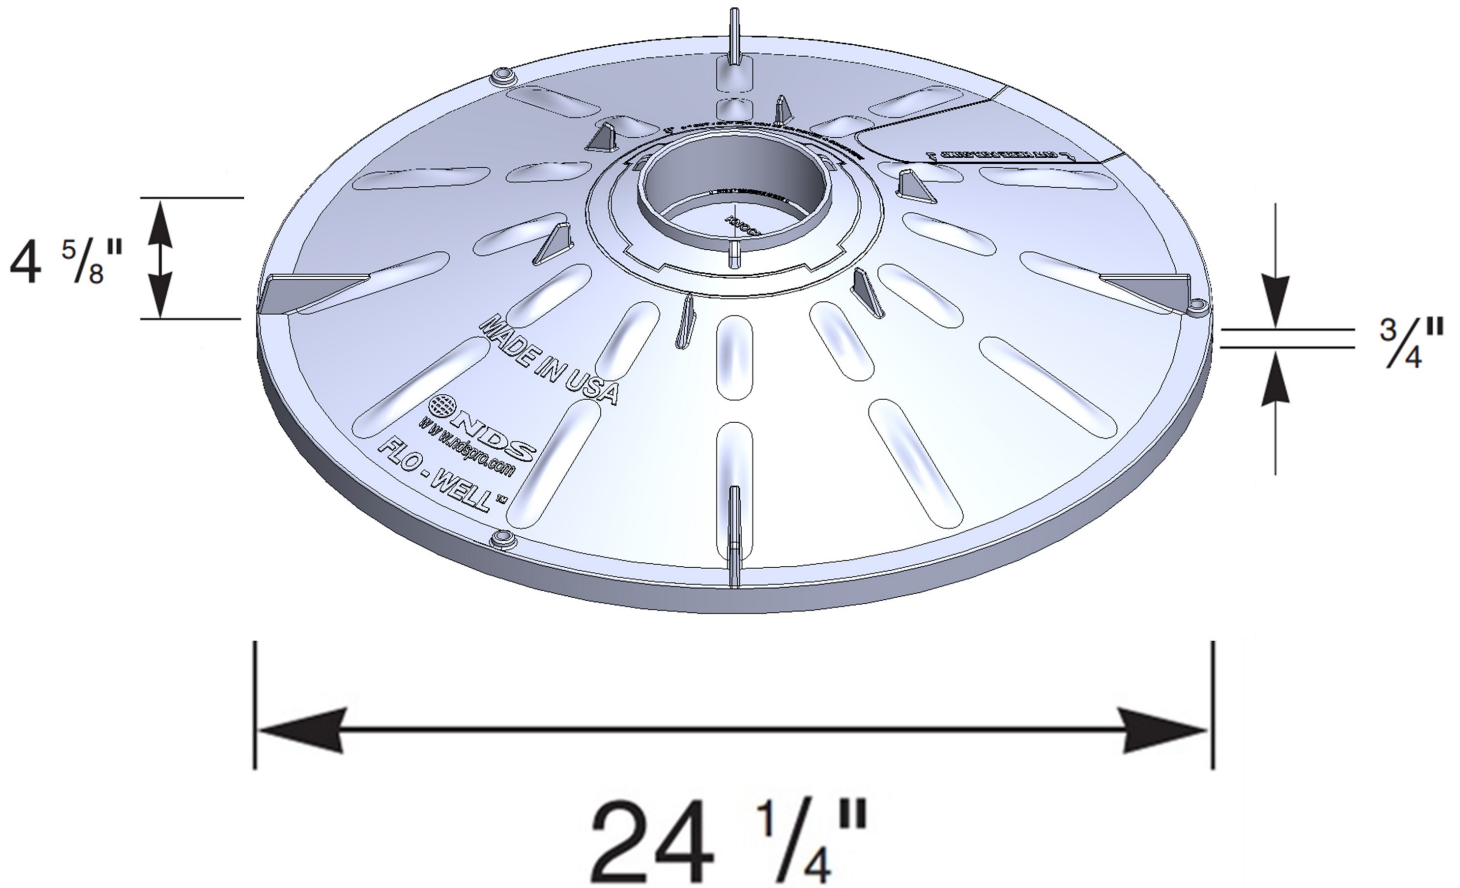

FLO-WELL[®] COVER

Part #: FWAS24C

Material: UV Protected High Density Polypropylene (HDPE)

Colors: Black

Weight: 5.92 lbs each

Fits: 4" SCH-40 and DWV pipe

Use with FSAS24