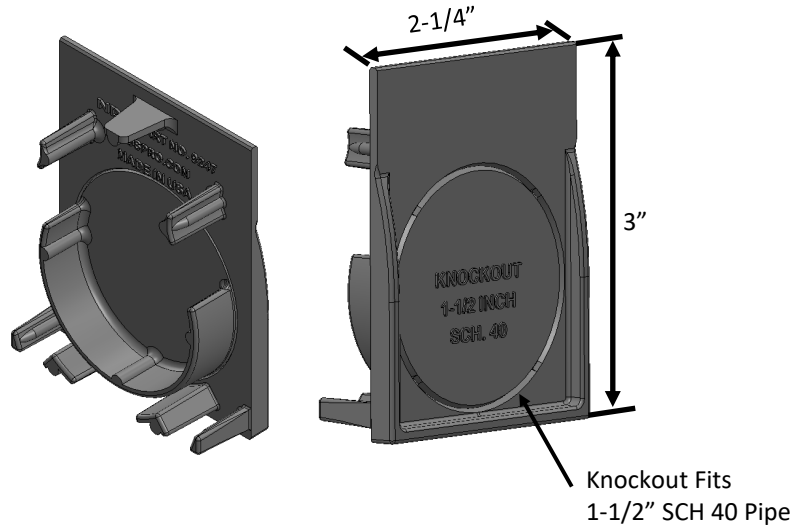

NDS SLIM CHANNEL ACCESSORIES

Part #: 9247—End Cap / End Outlet
Material: PVC
Color: Black with UV inhibitors
Weight: 0.04 lbs / linear foot
Fits: 1-1/2" Sch 40 pipe

Part #: 9248—Coupling
Material: PVC
Color: Black with UV inhibitors
Weight: 0.08 lbs

Part #: 9250—Bottom Outlet
Material: PVC
Color: Black with UV inhibitors
Weight: 0.04 lbs
Fits: 1-1/2" Schedule 40 pipe

Part #: 9270—Anchor Clip
Material: PVC
Color: Black with UV inhibitors
Weight: 0.04 lb
Fits: #3 rebar, 80d nails, or landscape nails