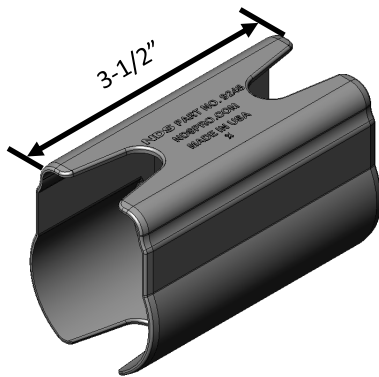

NDS SLIM CHANNEL ACCESSORIES

Part #: 9247—End Cap / End Outlet
Material: PVC
Color: Black with UV inhibitors
Weight: 0.04 lbs / linear foot
Fits: 1-1/2" Sch 40 pipe

Part #: 9248—Coupling
Material: PVC
Color: Black with UV inhibitors
Weight: 0.08 lbs

Part #: 9250—Bottom Outlet
Material: PVC
Color: Black with UV inhibitors
Weight: 0.04 lbs
Fits: 1-1/2" Schedule 40 pipe

Part #: 9270—Anchor Clip
Material: PVC
Color: Black with UV inhibitors
Weight: 0.04 lb
Fits: #3 rebar, 80d nails, or landscape nails