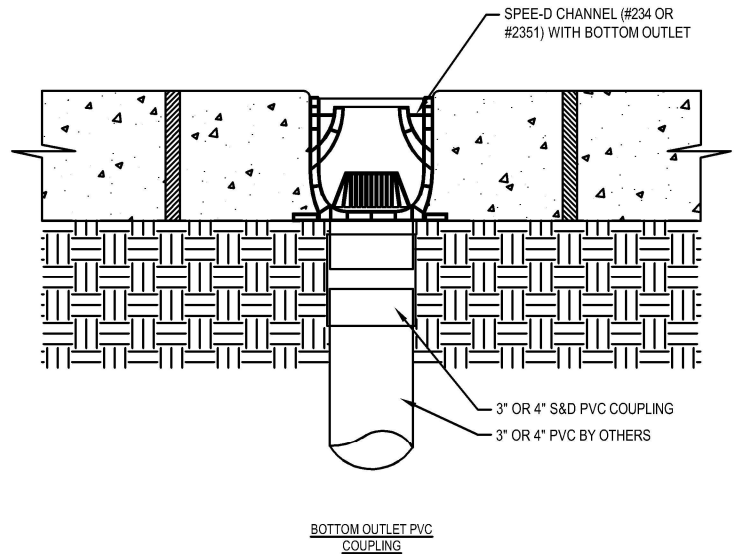

INSTALLATION DETAIL

SPEE-D CHANNEL INSTALLATION OUTLET CONNECTIONS

FOR PRODUCT ASSISTANCE, CONTACT NDS TECHNICAL SERVICE AT techservice@ndspro.com, DESIGN ASSISTANCE- designworx@ndspro.com
851 N. HARVARD AVE. LINDSAY, CA 93247 WWW.NDSPRO.COM 1-800-726-1994