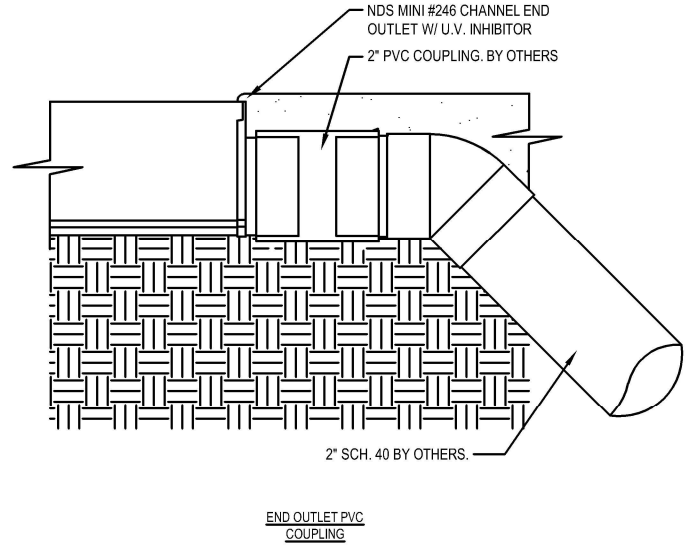

INSTALLATION DETAIL

SPEE-D CHANNEL INSTALLATION OUTLET CONNECTIONS

FOR PRODUCT ASSISTANCE, CONTACT NDS TECHNICAL SERVICE AT techservice@ndspro.com, DESIGN ASSISTANCE- designworx@ndspro.com
851 N. HARVARD AVE. LINDSAY, CA 93247 WWW.NDSPRO.COM 1-800-726-1994