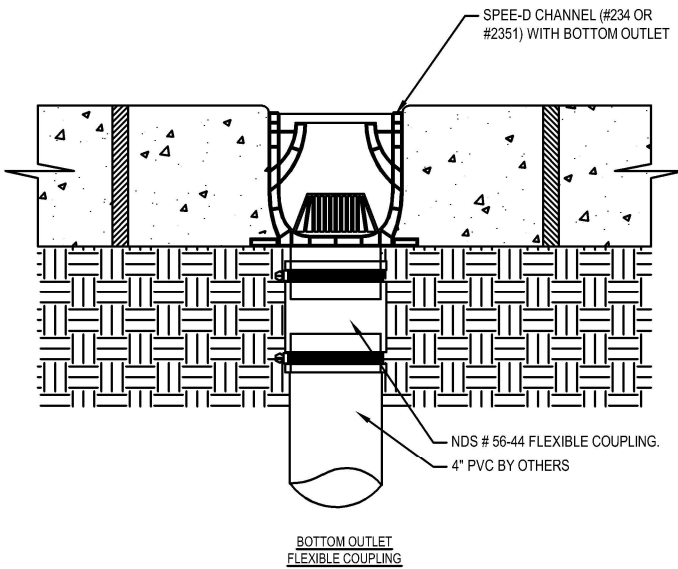

INSTALLATION DETAIL

SPEE-D CHANNEL INSTALLATION OUTLET CONNECTIONS

FOR PRODUCT ASSISTANCE, CONTACT NDS TECHNICAL SERVICE AT techservice@ndspro.com, DESIGN ASSISTANCE- designworx@ndspro.com
851 N. HARVARD AVE. LINDSAY, CA 93247 WWW.NDSPRO.COM 1-800-726-1994