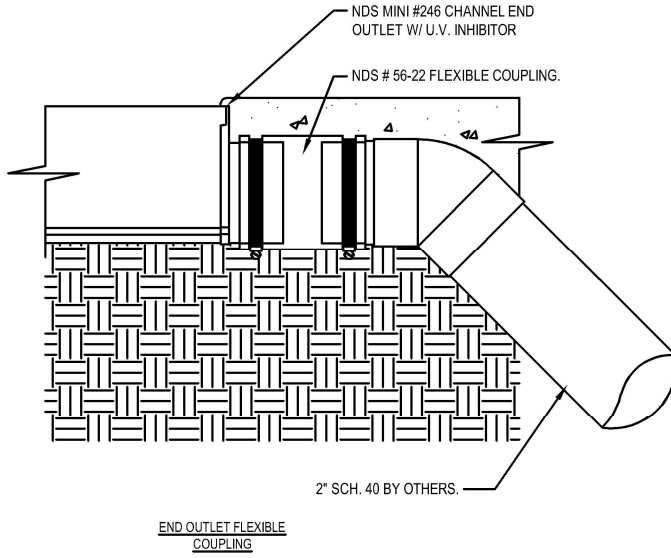

INSTALLATION DETAIL

SPEE-D CHANNEL INSTALLATION OUTLET CONNECTIONS

FOR PRODUCT ASSISTANCE, CONTACT NDS TECHNICAL SERVICE AT techservice@ndspro.com, DESIGN ASSISTANCE- designworx@ndspro.com
851 N. HARVARD AVE. LINDSAY, CA 93247 WWW.NDSPRO.COM 1-800-726-1994