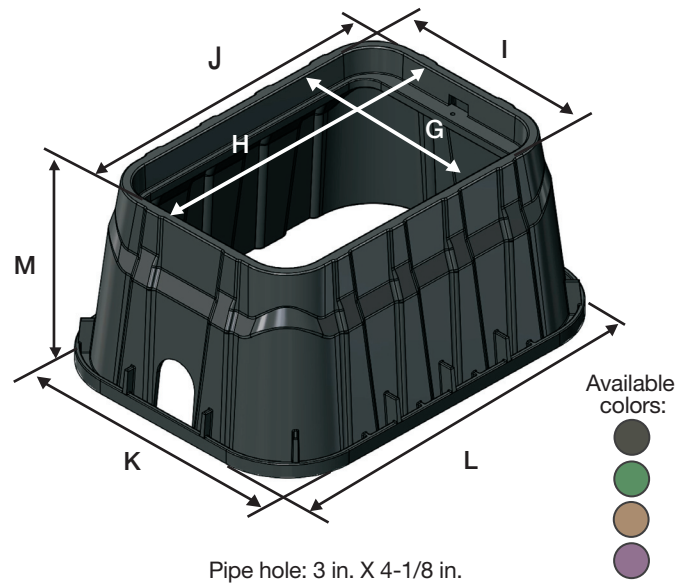

Pro-Spec[®] Series – 13 in. X 20 in. Jumbo Valve Box

APPLICATION

- Protect critical infrastructure such as irrigation control valves, sewer cleanouts, wire splices, and backflow valves
- Provides easy access for service and maintenance

FEATURES

- Commercial grade box and cover engineered for heavy-duty use
- Structural support ribs reinforce box for added strength
- Box includes 3/8 in.-16 brass nut for bolt-down capability

SPECIFICATIONS

Cover Dimensions (nominal)	
A. Top width	14-7/8 in.
B. Top length	21-1/2 in.
C. Bottom width	13 in.
D. Bottom length	19-3/4 in.
E. Rim thickness	1/4 in.
F. Overall height	2 in.

Box Dimensions (nominal)	
G. Top inside width	13-1/4 in.
H. Top inside length	20 in.
I. Top outside width	15-1/4 in.
J. Top outside length	21-7/8 in.
Bottom inside width	17-1/4 in.
Bottom inside length	24-3/8 in.
K. Bottom outside width	19-1/4 in.
L. Bottom outside length	25-3/4 in.
M. Height	12-3/8 in.

Box Only

PART NUMBER	DESCRIPTION	BOX COLOR
318B	12-3/8 IN. TALL JUMBO BOX	GREEN
318B BLK	12-3/8 IN. TALL JUMBO BOX	BLACK
318PB	12-3/8 IN. TALL JUMBO BOX	PURPLE

Accessories

PART NUMBER	DESCRIPTION	SIZE
113BB	STAINLESS STEEL BOLT	2-1/2 IN. X 3/8 IN