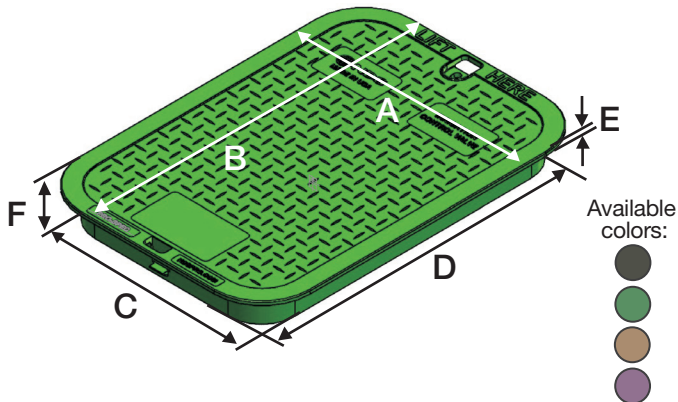

Pro-Spec[®] Series – 13 in. X 20 in. Jumbo Valve Box

APPLICATION

- Protect critical infrastructure such as irrigation control valves, sewer cleanouts, wire splices, and backflow valves
- Provides easy access for service and maintenance

FEATURES

- Commercial grade box and cover engineered for heavy-duty use
- Structural support ribs reinforce box for added strength
- Box includes 3/8 in.-16 brass nut for bolt-down capability

SPECIFICATIONS

Cover Dimensions (nominal)	
A. Top width	14-7/8 in.
B. Top length	21-1/2 in.
C. Bottom width	13 in.
D. Bottom length	19-3/4 in.
E. Rim thickness	1/4 in.
F. Overall height	2 in.

Box Dimensions (nominal)	
G. Top inside width	13-1/4 in.
H. Top inside length	20 in.
I. Top outside width	15-1/4 in.
J. Top outside length	21-7/8 in.
Bottom inside width	17-1/4 in.
Bottom inside length	24-3/8 in.
K. Bottom outside width	19-1/4 in.
L. Bottom outside length	25-3/4 in.
M. Height	12-3/8 in.