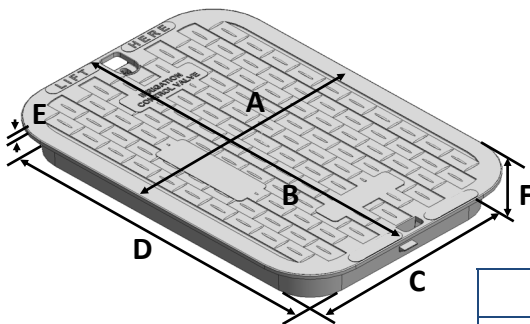

317BCBW

Series: Pro-Spec Series

Material: HDPE

Box Color: Black

Lid Color: Black

Lid Marking: Water

Box Weight: 10.70 lbs

Lid Weight: 5.50 lbs

Total Weight: 16.20 lbs

Includes 3/8"-16 brass nut & stainless steel bolt

Load rating:

PEDESTRIAN & lawn care equipment

Lid Dimensions	
A. Top width	15"
B. Top length	21 5/8"
C. Bottom width	13 1/16"
D. Bottom length	19 11/16"
E. Rim thickness	1/4"
F. Overall height	2 3/16"

Box Dimensions	
A. Top inside width	13 1/8"
B. Top inside length	20"
C. Top outside width	15 1/8"
D. Top outside length	21 7/8"
E. Bottom inside width	16 7/8"
F. Bottom inside length	23 3/4"
G. Bottom outside width	19 1/8"
H. Bottom outside length	25 3/4"
I. Height	12"