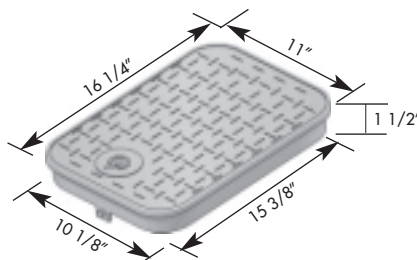

**NDS D1200 Meter Boxes**

**NDS WATER METER BOXES AND COVERS**

Standard Commercial Grade

The NDS D1200 body shall be tapered and have a minimum wall thickness of .25". The body shall have a double wall at the top cover seat area with a minimum thickness of .187". The cover seat area shall have 30 structural support ribs on the underside of the seat, each with a minimum thickness of 3/16". The bottom of the body shall have a 1" flange. The D1200 cover shall have a minimum thickness of .250". NDS D1200 meter boxes and covers are injection molded of structural foam recycled polypropylene material with a melt index between 10-12. Coloring and UV stabilizers are added, along with processing lubricants when needed.

Overlapping Solid Cover

Overlapping Locking Cover

Overlapping Reader Cover

Drop In Reader Cover

Drop In Solid Cover

Standard Box

Dual Outlet Box

Extension