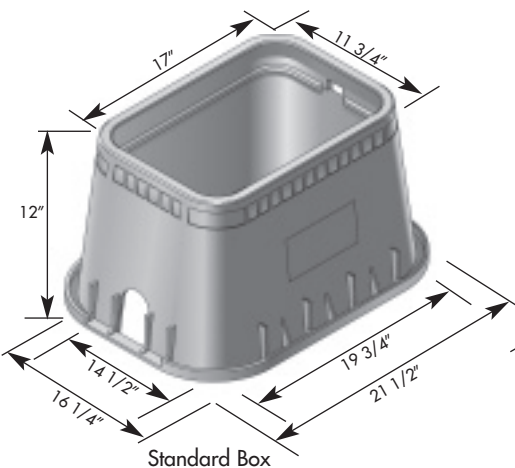

Standard Box