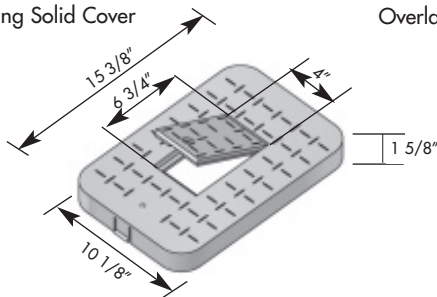

**NDS D1200 Meter Boxes**

**NDS WATER METER BOXES AND COVERS**

Standard Commercial Grade

The NDS D1200 body shall be tapered and have a minimum wall thickness of .25". The body shall have a double wall at the top cover seat area with a minimum thickness of .187". The cover seat area shall have 30 structural support ribs on the underside of the seat, each with a minimum thickness of 3/16". The bottom of the body shall have a 1" flange. The D1200 cover shall have a minimum thickness of .250". NDS D1200 meter boxes and covers are injection molded of structural foam recycled polypropylene material with a melt index between 10-12. Coloring and UV stabilizers are added, along with processing lubricants when needed.

Overlapping Solid Cover

Overlapping Locking Cover

Overlapping Reader Cover

Drop In Reader Cover

Drop In Solid Cover

Standard Box

Dual Outlet Box

Extension