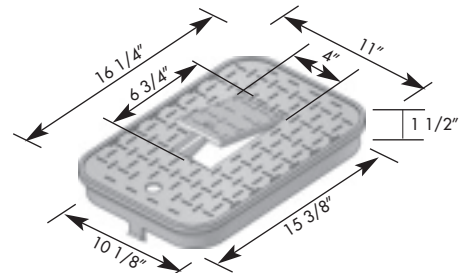

**NDS D1200 Meter Boxes**

**NDS WATER METER BOXES AND COVERS**

Standard Commercial Grade

The NDS D1200 body shall be tapered and have a minimum wall thickness of .25". The body shall have a double wall at the top cover seat area with a minimum thickness of .187". The cover seat area shall have 30 structural support ribs on the underside of the seat, each with a minimum thickness of 3/16". The bottom of the body shall have a 1" flange. The D1200 cover shall have a minimum thickness of .250". NDS D1200 meter boxes and covers are injection molded of structural foam recycled polypropylene material with a melt index between 10-12. Coloring and UV stabilizers are added, along with processing lubricants when needed.

Overlapping Solid Cover

Overlapping Locking Cover

Overlapping Reader Cover

Drop In Reader Cover

Drop In Solid Cover

Standard Box

Dual Outlet Box

Extension