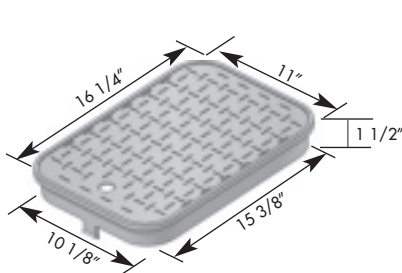

**NDS D1200 Meter Boxes**

**NDS WATER METER BOXES AND COVERS**

Standard Commercial Grade

The NDS D1200 body shall be tapered and have a minimum wall thickness of .25". The body shall have a double wall at the top cover seat area with a minimum thickness of .187". The cover seat area shall have 30 structural support ribs on the underside of the seat, each with a minimum thickness of 3/16". The bottom of the body shall have a 1" flange. The D1200 cover shall have a minimum thickness of .250". NDS D1200 meter boxes and covers are injection molded of structural foam recycled polypropylene material with a melt index between 10-12. Coloring and UV stabilizers are added, along with processing lubricants when needed.

Overlapping Solid Cover

Overlapping Locking Cover

Overlapping Reader Cover

Drop In Reader Cover

Drop In Solid Cover

Standard Box

Dual Outlet Box

Extension