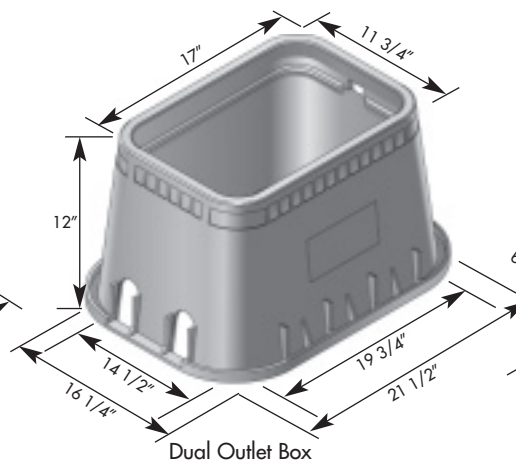

**NDS D1200 Meter Boxes**

**NDS WATER METER BOXES AND COVERS**

Standard Commercial Grade

The NDS D1200 body shall be tapered and have a minimum wall thickness of .25". The body shall have a double wall at the top cover seat area with a minimum thickness of .187". The cover seat area shall have 30 structural support ribs on the underside of the seat, each with a minimum thickness of 3/16". The bottom of the body shall have a 1" flange. The D1200 cover shall have a minimum thickness of .250". NDS D1200 meter boxes and covers are injection molded of structural foam recycled polypropylene material with a melt index between 10-12. Coloring and UV stabilizers are added, along with processing lubricants when needed.

Overlapping Solid Cover

Overlapping Locking Cover

Overlapping Reader Cover

Drop In Reader Cover

Drop In Solid Cover

Standard Box

Dual Outlet Box

Extension