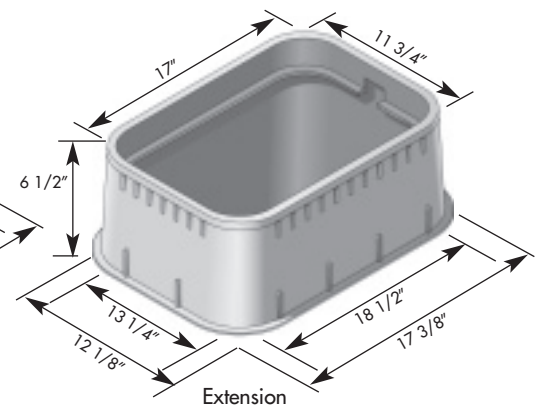

**NDS D1200 Meter Boxes**

**NDS WATER METER BOXES AND COVERS**

Standard Commercial Grade

The NDS D1200 body shall be tapered and have a minimum wall thickness of .25". The body shall have a double wall at the top cover seat area with a minimum thickness of .187". The cover seat area shall have 30 structural support ribs on the underside of the seat, each with a minimum thickness of 3/16". The bottom of the body shall have a 1" flange. The D1200 cover shall have a minimum thickness of .250". NDS D1200 meter boxes and covers are injection molded of structural foam recycled polypropylene material with a melt index between 10-12. Coloring and UV stabilizers are added, along with processing lubricants when needed.

Overlapping Solid Cover

Overlapping Locking Cover

Overlapping Reader Cover

Drop In Reader Cover

Drop In Solid Cover

Standard Box

Dual Outlet Box

Extension