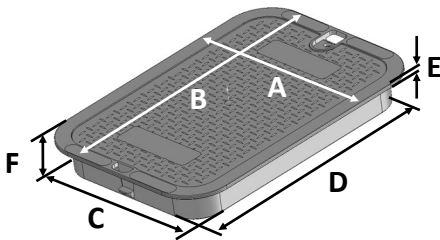

113BCE

Series: Standard Series
 Box Color: Black
 Box material : Polypropylene
 Cover Color: Sand
 Cover Marking: Electrical
 Cover material: HDPE
 Box Weight: 5.70 lbs
 Lid Weight: 2.61 lbs
 Total Weight: 8.31 lbs
 Load rating:
 Pedestrian & lawn care equipment

Box includes 3/8-16 brass nut

All 14"x19" covers and risers fit this box

Made in USA

Made from 100% recycled materials

Lid Dimensions	
A. Top width	11 5/8"
B. Top length	16 13/16"
C. Bottom width	10 1/8"
D. Bottom length	15 1/4"
E. Rim thickness	1/4"
F. Overall height	2"

Box Dimensions	
A. Top inside width	10"
B. Top inside length	15"
C. Top outside width	11 5/8"
D. Top outside length	16 13/16"
E. Bottom inside width	15"
F. Bottom inside length	20"
G. Bottom outside width	16"
H. Bottom outside length	21"
I. Height	12"