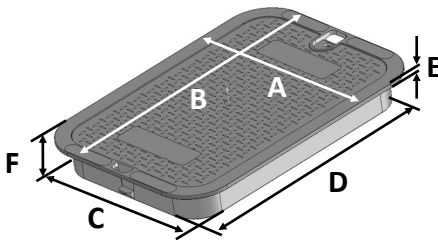

114BCW

Series: Standard Series
 Box Color: Green
 Box material : Polypropylene
 Cover Color: Green
 Cover Marking: Water
 Cover material: HDPE
 Box Weight: 5.70 lbs
 Lid Weight: 2.61 lbs
 Total Weight: 8.31 lbs
 Load rating:
 Pedestrian & lawn care equipment

Box includes 3/8-16 brass nut

All 14"x19" covers and risers fit this box

Made in USA

Made from 100% recycled materials

Lid Dimensions	
A. Top width	11 5/8"
B. Top length	16 13/16"
C. Bottom width	10 1/8"
D. Bottom length	15 1/4"
E. Rim thickness	1/4"
F. Overall height	2"

Box Dimensions	
A. Top inside width	10"
B. Top inside length	15"
C. Top outside width	11 5/8"
D. Top outside length	16 13/16"
E. Bottom inside width	15"
F. Bottom inside length	20"
G. Bottom outside width	16"
H. Bottom outside length	21"
I. Height	12"