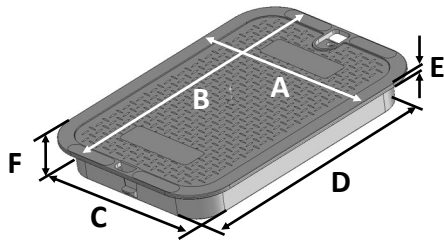

## 113C

Series: Standard Series

Cover Color: Green

Cover Marking: Irrigation Control Valve

Cover material: HDPE

Lid Weight: 2.61 lbs

Load rating:

Pedestrian & lawn care equipment

Fits all 14"x19" Valve Boxes

**Made in USA**

**Made from 100% recycled materials**

Lid Dimensions	
A. Top width	11 5/8"
B. Top length	16 13/16"
C. Bottom width	10 1/8"
D. Bottom length	15 1/4"
E. Rim thickness	1/4"
F. Overall height	2"