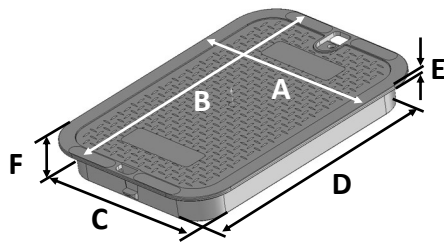

## 113CW

Series: Standard Series  
 Cover Color: Black  
 Cover Marking: Water  
 Cover material: HDPE  
 Lid Weight: 2.61 lbs  
 Load rating:  
 Pedestrian & lawn care equipment

Fits all 14"x19" Valve Boxes

**Made in USA**

**Made from 100% recycled materials**

Lid Dimensions	
A. Top width	11 5/8"
B. Top length	16 13/16"
C. Bottom width	10 1/8"
D. Bottom length	15 1/4"
E. Rim thickness	1/4"
F. Overall height	2"