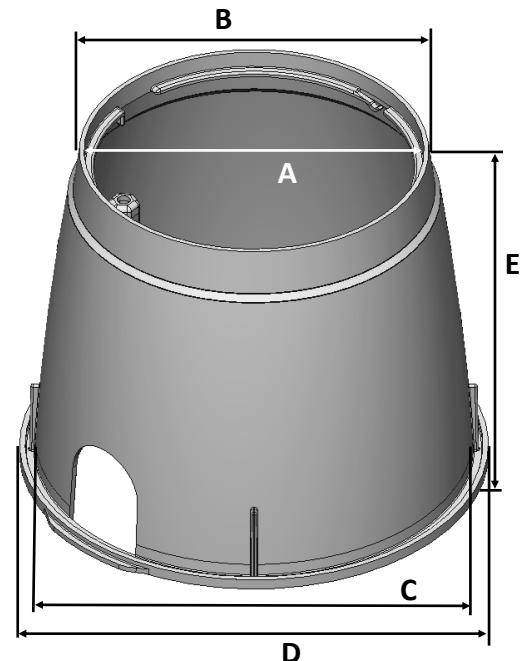

111BC BLK

Series: Standard Series
 Material: HDPE
 Box Color: Black
 Lid Color: Black
 Lid Marking: Irrigation Control Valve
 Box Weight: 2.07 lbs
 Lid Weight: 0.75 lbs
 Total Weight: 2.82 lbs
 Load rating:
 Pedestrian & lawn care equipment

Includes:
 5/16" Brass nut

Made in the USA

Mouse hole:
 2 3/8" x 2 15/16"

Lid Dimensions	
A. Top diameter	9 1/2"
B. Bottom diameter	8 11/16"
C. Rim thickness	1/2"
D. Overall height	1 3/8"

Box Dimensions	
A. Top inside diameter	9 1/8"
B. Top outside diameter	9 11/16"
C. Bottom inside diameter	11 11/16"
D. Bottom outside diameter	12 13/16"
E. Height	9 15/16"