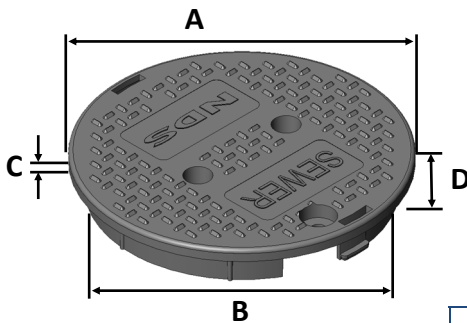

111BC BLK

Series: Standard Series
 Material: HDPE
 Box Color: Black
 Lid Color: Black
 Lid Marking: Irrigation Control Valve
 Box Weight: 2.07 lbs
 Lid Weight: 0.75 lbs
 Total Weight: 2.82 lbs
 Load rating:
 Pedestrian & lawn care equipment

Includes:
 5/16" Brass nut

Made in the USA

Mouse hole:
 2 3/8" x 2 15/16"

Lid Dimensions	
A. Top diameter	9 1/2"
B. Bottom diameter	8 11/16"
C. Rim thickness	1/2"
D. Overall height	1 3/8"

Box Dimensions	
A. Top inside diameter	9 1/8"
B. Top outside diameter	9 11/16"
C. Bottom inside diameter	11 11/16"
D. Bottom outside diameter	12 13/16"
E. Height	9 15/16"