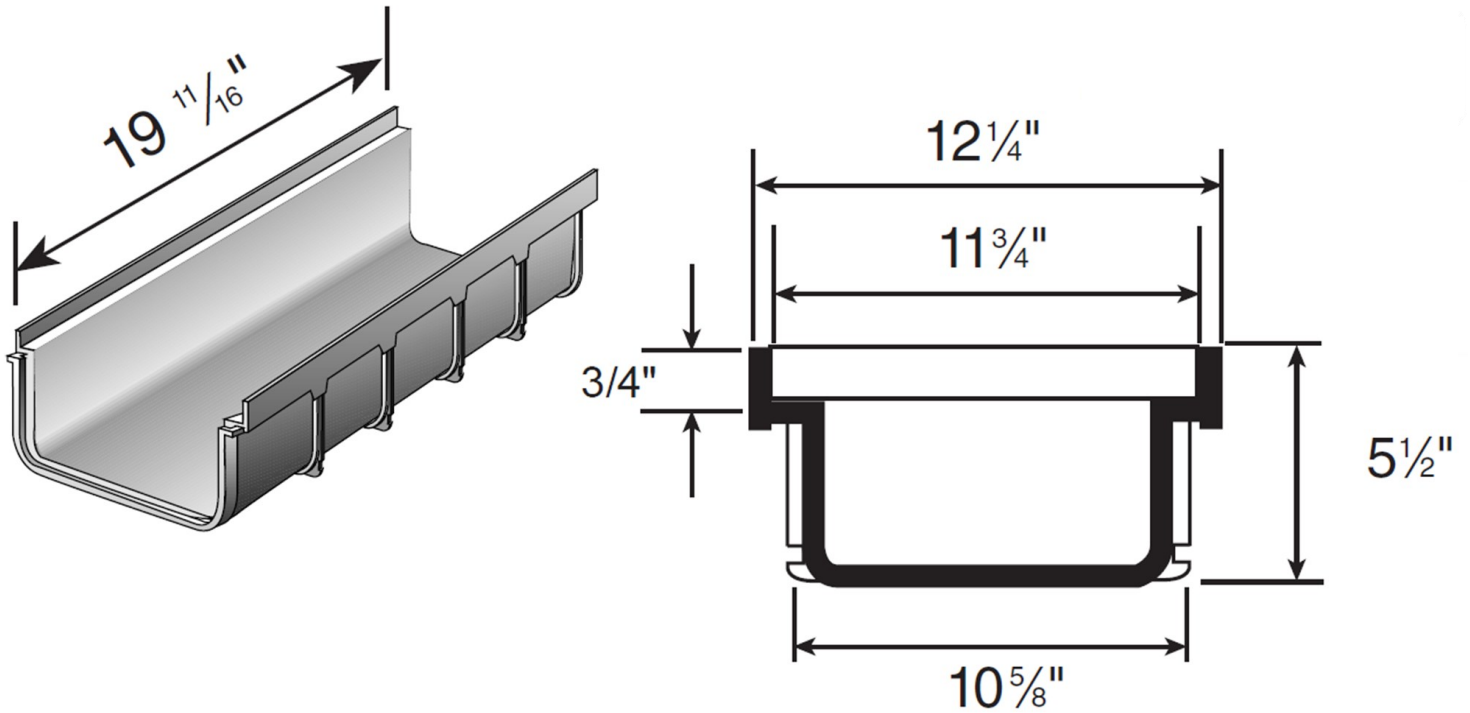

12" x 20" Shallow Profile Channel Drain

Part #: 840
Material: High Impact PVC
Color: Light Gray.
Use with 12"x 20" Grates
UV inhibitor
Weight Per Each: 4.2 lbs.