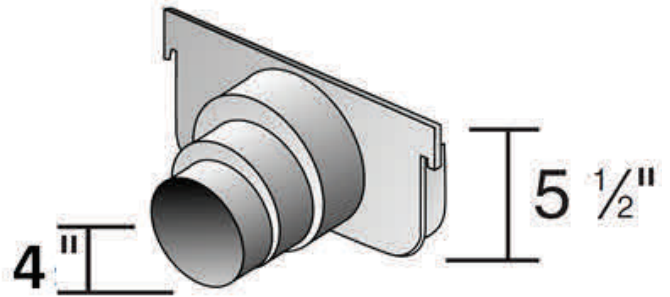

12" Pro Series Outlets & Grate Security Clip

Part #: 841 (Shallow Profile End Cap/End Outlet)
Material: High Impact PVC
Color: Gray
Use with 12" Pro Series
Fits: 4" Sewer and Drain Pipe
Weight Per Each: 1.0 lbs.
UV inhibitors

Part #: 844 (Deep Profile End Cap/End Outlet)
Material: High Impact PVC
Color: Gray
Use with 12" Pro Series
Fits: 4" Sewer and Drain Pipe
Weight Per Each: 1.6 lbs.
UV inhibitors

Part #: 849 (Grate Security Clip)
Material: High Impact PVC
Color: Gray
Use with 12" Pro Series Grates and Channel
Mounts inside Channel Drain
Weight Per Each: 0.2 lbs.
UV inhibitors