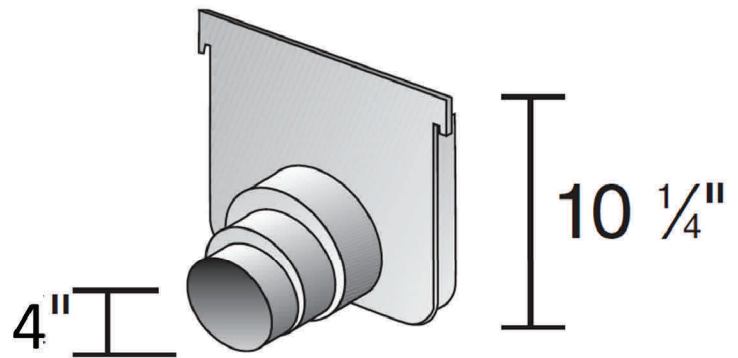

12" Pro Series Outlets & Grate Security Clip

Part #: 841 (Shallow Profile End Cap/End Outlet)
Material: High Impact PVC
Color: Gray
Use with 12" Pro Series
Fits: 4" Sewer and Drain Pipe
Weight Per Each: 1.0 lbs.
UV inhibitors

Part #: 844 (Deep Profile End Cap/End Outlet)
Material: High Impact PVC
Color: Gray
Use with 12" Pro Series
Fits: 4" Sewer and Drain Pipe
Weight Per Each: 1.6 lbs.
UV inhibitors

Part #: 849 (Grate Security Clip)
Material: High Impact PVC
Color: Gray
Use with 12" Pro Series Grates and Channel
Mounts inside Channel Drain
Weight Per Each: 0.2 lbs.
UV inhibitors