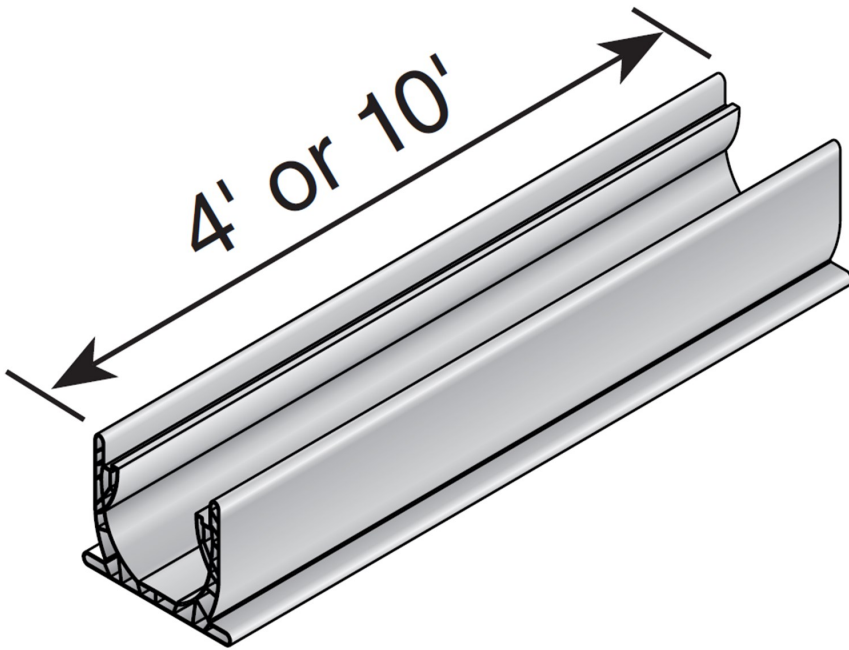

## Spee-D Channel

Part #: 400 ( 4 Ft. ) , 400-10 ( 10 Ft. )  
 Material: PVC  
 Color: #400(Gray), and #400-10(Gray)  
 Fits: 2" Sch. 40 pipe, 3" and 4" sewer and drain pipe with  
 proper fittings.  
 UV Inhibitors.